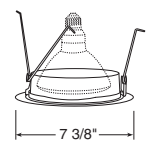

Catalog #
242-ABZ
242-SC
242-WH

Description
Classic Aged Bronze Trim
Satin Chrome Trim
White Trim

Max. Lamp Rating
45W PAR38