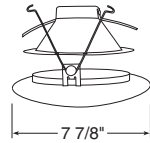

* Do not use reflector shipped with trim for LED housing. Recycle reflector.

Wall Wash

Scoop

Catalog #
262W-WH
262B-WH

Description
White Baffle, White Trim
Black Baffle, Black Trim

Decorative

Decorative Swirled Etched Opal Glass

Catalog #
243-WH

Description
Opal Glass

Octagonal

Catalog #
9024W-WH

Description
White Octagonal with White Baffle,
White Trim

Aperture
5 3/4"

Luminous Disc (Frosted)

Catalog #
9324-SC

Description
Satin Chrome Trim

Aperture
3 1/4"

Metal Band

Catalog #
9524-SC

Description
Satin Chrome Band, Satin Chrome Trim

Aperture
5 7/8"

* Do not use reflector shipped with trim for LED housing. Recycle reflector.