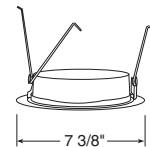

Beveled Frame, Frosted Dome Lens*

Catalog #
6101-ABZ
6101-SC
6101-WH

Description
Classic Aged Bronze Trim
Satin Chrome Trim
White Trim

* Do not use reflector shipped with trim for LED housing. Recycle reflector.