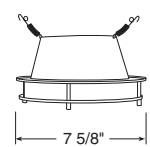

Description
Satin Chrome Trim

Aperture
3 1/4"

Metal Band

Catalog #
9524-SC

Description
Satin Chrome Band, Satin Chrome Trim

Aperture
5 7/8"

* Do not use reflector shipped with trim for LED housing. Recycle reflector.