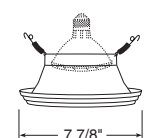

Catalog #
239-WH

Description
Frosted Lens, White Trim

Max. Lamp Rating
40W A19, 35W PAR30L

Drop Opal with Reflector

Catalog #
241-PW
241-WH

Description
Shower/Closet Light,
Plastic White
White Trim

Max. Lamp Rating
40W A19

Max. Lamp Rating
50W PAR30/65W BR30
Aperture
5 3/4"

Luminous Disc (Frosted)

Catalog #
9324-SC

Description
Satin Chrome Trim

Max. Lamp Rating
50W PAR30/65W BR30
Aperture
3 1/4"

Metal Band

Catalog #
9524-SC

Description
Satin Chrome Band, Satin
Chrome Trim

Max. Lamp Rating
50W PAR30/75W
PAR30L/65W BR30
Aperture
5 7/8"

Luminous Collar (Frosted)

Catalog #
9702

Description
Clear Etched Collar

Max. Lamp Rating
50W PAR30/75W
PAR30L/65W BR30
Aperture
6 3/8"

Lensed Cont.