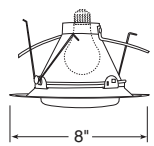

Catalog #
239-WH

Description
Frosted Lens, White Trim

Max. Lamp Rating
40W A19, 35W PAR30L

Drop Opal with Reflector

Catalog #
241-PW
241-WH

Description
Shower/Closet Light,
Plastic White
White Trim

Max. Lamp Rating
40W A19