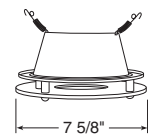

Catalog #
243-WH

Description
Opal Glass

Octagonal

Catalog #
9024W-WH

Description
White Octagonal with White Baffle,
White Trim

Aperture
5 3/4"

Luminous Disc (Frosted)

Catalog #
9324-SC

Description
Satin Chrome Trim

Aperture
3 1/4"

Metal Band

Catalog #
9524-SC

Description
Satin Chrome Band, Satin Chrome Trim

Aperture
5 7/8"

* Do not use reflector shipped with trim for LED housing. Recycle reflector.