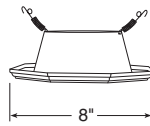

Luminous Disc (Frosted)

Catalog #
9324-SC

Description
Satin Chrome Trim

Aperture
3 1/4"