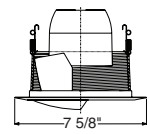

* Do not use reflector shipped with trim for LED housing. Recycle reflector.

Wall Wash

Scoop

Catalog #
262W-WH
262B-WH

Description
White Baffle, White Trim
Black Baffle, Black Trim

Decorative

Decorative Swirled Etched Opal Glass