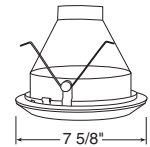

Lensed Cont.

Catalog #
242-ABZ
242-SC
242-WH

Description
Classic Aged Bronze Trim
Satin Chrome Trim
White Trim

Catalog #
6101-ABZ
6101-SC
6101-WH

Description
Classic Aged Bronze Trim
Satin Chrome Trim
White Trim

* Do not use reflector shipped with trim for LED housing. Recycle reflector.

Wall Wash

Catalog #
262W-WH
262B-WH

Description
White Baffle, White Trim
Black Baffle, Black Trim

Decorative

Catalog #
243-WH

Description
Opal Glass

Catalog #
9024W-WH

Description
White Octagonal with White Baffle,
White Trim

Aperture
5 3/4"

Catalog #
9324-SC

Description
Satin Chrome Trim

Aperture
3 1/4"

Catalog #
9524-SC

Description
Satin Chrome Band, Satin Chrome Trim

Aperture
5 7/8"

* Do not use reflector shipped with trim for LED housing. Recycle reflector.

Catalog #
9702

Description
Clear Etched

Aperture
6 3/8"

* Do not use reflector shipped with trim for LED housing. Recycle reflector.