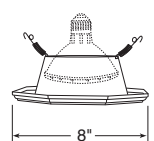

Luminous Disc (Frosted)

Catalog #
9324-SC

Description
Satin Chrome Trim

Max. Lamp Rating
50W PAR30/65W BR30
Aperture
3 1/4"