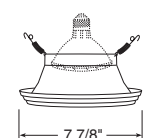

Catalog #
239-WH

Description
Frosted Lens, White Trim

Max. Lamp Rating
40W A19, 35W PAR30L

Drop Opal with Reflector

Catalog #
241-PW
241-WH

Description
Shower/Closet Light,
Plastic White
White Trim

Max. Lamp Rating
40W A19

Max. Lamp Rating
50W PAR30/65W BR30
Aperture
5 3/4"

Luminous Disc (Frosted)

Catalog #
9324-SC

Description
Satin Chrome Trim

Max. Lamp Rating
50W PAR30/65W BR30
Aperture
3 1/4"

Metal Band

Catalog #
9524-SC

Description
Satin Chrome Band, Satin
Chrome Trim

Max. Lamp Rating
50W PAR30/75W
PAR30L/65W BR30
Aperture
5 7/8"

Luminous Collar (Frosted)

Catalog #
9702

Description
Clear Etched Collar

Max. Lamp Rating
50W PAR30/75W
PAR30L/65W BR30
Aperture
6 3/8"

Down-Lites