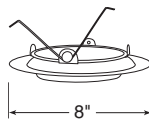

Aperture
5 3/4"

Tapered Downlight Cone

Compatible with TR6, 6" trim ring

Lensed

Catalog #	Description
20-PW	Shower/Closet Light, Plastic White
20-WH	White Trim

Albalite

Catalog #	Description
21-PW	Shower/Closet Light, Plastic White
21-WH	White Trim