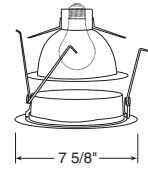

Adjustables (cont)

AVIO™ Square Gimbal Ring

Catalog #
XR30101BL
XR30101GP
XR30101SL
XR30101WH

Description
Black Trim
Graphite Trim
Silver Trim
White Trim

Max. Lamp Rating
75W PAR30

Lensed

Frosted Lens with Reflector

Catalog #
239-WH

Description
Frosted Lens, White Trim

Max. Lamp Rating
40W A19, 35W PAR30L

Drop Opal with Reflector

Catalog #
241-PW
241-WH

Description
Shower/Closet Light,
Plastic White
White Trim

Max. Lamp Rating
40W A19