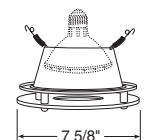

Catalog #
239-WH

Description
Frosted Lens, White Trim

Max. Lamp Rating
40W A19, 35W PAR30L

Drop Opal with Reflector

Catalog #
241-PW
241-WH

Description
Shower/Closet Light,
Plastic White
White Trim

Max. Lamp Rating
40W A19

Max. Lamp Rating
50W PAR30/65W BR30
Aperture
5 3/4"

Luminous Disc (Frosted)

Catalog #
9324-SC

Description
Satin Chrome Trim

Max. Lamp Rating
50W PAR30/65W BR30
Aperture
3 1/4"

Metal Band

Catalog #
9524-SC

Description
Satin Chrome Band, Satin
Chrome Trim