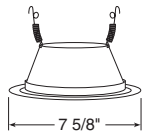

Catalog #	Description
27B-WH¹	Black Alzak®, White Trim
27C-WH^{1,2}	Clear Alzak®, White Trim
27G-WH^{1,2}	Gold Alzak®, White Trim
27HZ-WH^{1,2}	Haze, White Trim
27PT-SC^{1,2}	Pewter Alzak®, Satin Chrome Trim
27W-WH^{1,2}	Gloss White, White Trim
27WHZ-ABZ^{1,2}	Wheat Haze, Classic Aged Bronze Trim
27WHZ-WH^{1,2}	Wheat Haze, White Trim

Aperture
5 3/4"