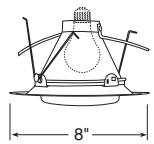

Catalog #
239-WH

Description
Frosted Lens, White Trim

Max. Lamp Rating
40W A19, 35W PAR30L

Drop Opal with Reflector

Catalog #
241-PW
241-WH

Description
Shower/Closet Light,
Plastic White
White Trim

Max. Lamp Rating
40W A19