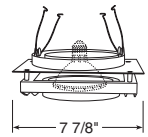

Adjustables (cont)

AVIO™ Square Gimbal Ring

Catalog #
XR30101BL
XR30101GP
XR30101SL
XR30101WH

Description
Black Trim
Graphite Trim
Silver Trim
White Trim

Max. Lamp Rating
75W PAR30

Lensed

Frosted Lens with Reflector

Catalog #
239-WH

Description
Frosted Lens, White Trim

Max. Lamp Rating
40W A19, 35W PAR30L

Drop Opal with Reflector

Catalog #
241-PW
241-WH

Description
Shower/Closet Light,
Plastic White
White Trim

Max. Lamp Rating
40W A19