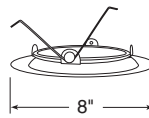

Catalog #	Description
22-WH	White Trim