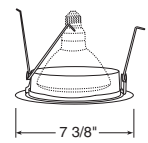

Catalog #
242-ABZ
242-SC
242-WH

Description
Classic Aged Bronze Trim
Satin Chrome Trim
White Trim

Max. Lamp Rating
45W PAR38