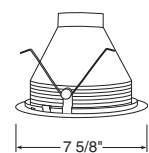

Catalog #
239-WH

Description
Frosted Lens, White Trim

Max. Lamp Rating
40W A19, 35W PAR30L

Drop Opal with Reflector

Catalog #
241-PW
241-WH

Description
Shower/Closet Light,
Plastic White
White Trim

Max. Lamp Rating
40W A19

Aperture
5 3/4"

Tapered Downlight Cone

Compatible with TR6, 6" trim ring

Lensed

Catalog #	Description
20-PW	Shower/Closet Light, Plastic White
20-WH	White Trim

Albalite

Catalog #	Description
21-PW	Shower/Closet Light, Plastic White
21-WH	White Trim

Drop Opal

Catalog #	Description
22-WH	White Trim

Fresnel

Catalog #	Description
239-WH	Frosted Lens, White Trim

* Do not use reflector shipped with trim for LED housing. Recycle reflector.

Frosted Lens*

Catalog #	Description
2330W-WH	White Baffle, White Trim
2330B-WH	Black Baffle, White Trim