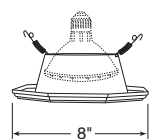

Luminous Disc (Frosted)

Catalog #
9324-SC

Description
Satin Chrome Trim

Max. Lamp Rating
50W PAR30/65W BR30
Aperture
3 1/4"