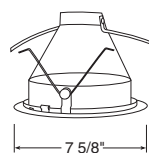

Downlights

Catalog #	Description
24W-WH^{1,2}	White Baffle, White Trim
24B-WH¹	Black Baffle, White Trim
24B-BL¹	Black Baffle, Black Trim
24B-ABZ¹	Black Baffle, Classic Aged Bronze Trim
24B-SC¹	Black Baffle, Satin Chrome Trim

Aperture
5 3/4"

Compatible with TR6, 6" trim ring

Catalog #	Description
27B-WH¹	Black Alzak®, White Trim
27C-WH^{1,2}	Clear Alzak®, White Trim
27G-WH^{1,2}	Gold Alzak®, White Trim
27HZ-WH^{1,2}	Haze, White Trim
27PT-SC^{1,2}	Pewter Alzak®, Satin Chrome Trim
27W-WH^{1,2}	Gloss White, White Trim
27WHZ-ABZ^{1,2}	Wheat Haze, Classic Aged Bronze Trim
27WHZ-WH^{1,2}	Wheat Haze, White Trim

Aperture
5 3/4"

Compatible with TR6, 6" trim ring

Lensed

Catalog #	Description
20-PW	Shower/Closet Light, Plastic White
20-WH	White Trim

Catalog #	Description
21-PW	Shower/Closet Light, Plastic White
21-WH	White Trim

Catalog #	Description
22-WH	White Trim

Catalog #	Description
239-WH	Frosted Lens, White Trim

* Do not use reflector shipped with trim for LED housing. Recycle reflector.

Catalog #	Description
2330W-WH	White Baffle, White Trim
2330B-WH	Black Baffle, White Trim

* Do not use reflector shipped with trim for LED housing. Recycle reflector.

¹ ENERGY STAR® qualified when used with IC22LED housing series.

² ENERGY STAR® qualified when used with TC922LED housing.