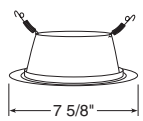

Downlights

Catalog #	Description
24W-WH^{1,2}	White Baffle, White Trim
24B-WH¹	Black Baffle, White Trim
24B-BL¹	Black Baffle, Black Trim
24B-ABZ¹	Black Baffle, Classic Aged Bronze Trim
24B-SC¹	Black Baffle, Satin Chrome Trim

Aperture
5 3/4"