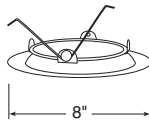

Aperture
5 3/4"

Tapered Downlight Baffle

Compatible with TR6, 6" trim ring

Catalog #	Description
27B-WH ¹	Black Alzak®, White Trim
27C-WH ^{1,2}	Clear Alzak®, White Trim
27G-WH ^{1,2}	Gold Alzak®, White Trim
27HZ-WH ^{1,2}	Haze, White Trim
27PT-SC ^{1,2}	Pewter Alzak®, Satin Chrome Trim
27W-WH ^{1,2}	Gloss White, White Trim
27WHZ-ABZ ^{1,2}	Wheat Haze, Classic Aged Bronze Trim
27WHZ-WH ^{1,2}	Wheat Haze, White Trim

Aperture
5 3/4"

Tapered Downlight Cone

Compatible with TR6, 6" trim ring

Lensed

Catalog #	Description
20-PW	Shower/Closet Light, Plastic White
20-WH	White Trim

Albalite

Catalog #	Description
21-PW	Shower/Closet Light, Plastic White
21-WH	White Trim