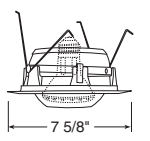

+Trim may be used with TC2R housing adjusted in lowest height (5 1/4") position

R/PAR20 Regressed Eyeball

**Catalog #**  
228-WH

**Description**  
White Trim

**Max. Lamp Rating**  
IC2/TC2/TC2R: 50W  
PAR/R20

+Trim may be used with TC2R housing adjusted in lowest height (5 1/4") position

R/PAR20 Regressed Eyeball  
in Baffle

**Catalog #**  
248W-WH

**Description**  
White Baffle, White Trim

**Max. Lamp Rating**  
IC2/TC2/TC2R: 50W  
PAR/R20

+Trim may be used with TC2R housing adjusted in lowest height (5 1/4") position

PAR/BR30 Regressed Eyeball

**Catalog #**  
229-ABZ  
229-BL  
229-SC  
229-WH

**Description**  
Classic Aged Bronze Trim  
Black Trim  
Satin Chrome Trim  
White Trim