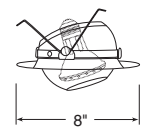

+Trim may be used with TC2R housing adjusted in lowest height (5 1/4") position

R/PAR20 Regressed Eyeball

**Catalog #**  
228-WH

**Description**  
White Trim

**Max. Lamp Rating**  
IC2/TC2/TC2R: 50W  
PAR/R20