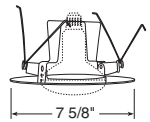

+Trim may be used with TC2R housing adjusted in lowest height (5 1/4") position

BR40/R40 Open Frame

**Catalog #**  
251-WH

**Description**  
White Trim

**Max. Lamp Rating**  
IC2:100W BR40  
TC2/TC2R: 120W BR40,  
**250W R40 Heat Lamp**  
**Aperture**  
5 1/8"

**Adjustables**

Gimbal Ring in Baffle

**Catalog #**  
224W-WH  
224B-WH

**Description**  
White Baffle, White Trim  
Black Baffle, White Trim

**Max. Lamp Rating**  
IC2: 75W PAR38, 3 Side  
Prong  
TC2/TC2R: 150W PAR38, 3  
Side Prong  
**Aperture**  
5 3/4"

+Trim may be used with TC2R housing adjusted in lowest height (5 1/4") position

R/PAR20 Regressed Eyeball

**Catalog #**  
228-WH

**Description**  
White Trim

**Max. Lamp Rating**  
IC2/TC2/TC2R: 50W  
PAR/R20

+Trim may be used with TC2R housing adjusted in lowest height (5 1/4") position

R/PAR20 Regressed Eyeball  
in Baffle

**Catalog #**  
248W-WH

**Description**  
White Baffle, White Trim

**Max. Lamp Rating**  
IC2/TC2/TC2R: 50W  
PAR/R20