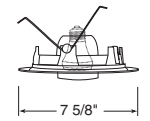

Catalog #
226W-WH
226B-WH

Description
White Cylinder Adjustable with White
Baffle, White Trim
Black Cylinder Adjustable with Black
Baffle, White Trim

Max. Lamp Rating
IC2/TC2/TC2R: 60W PAR16