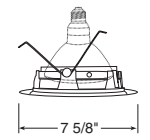

+Trim may be used with TC2R housing adjusted in lowest height (5 1/4") position

BR40/R40 Open Frame

**Catalog #**  
251-WH

**Description**  
White Trim

**Max. Lamp Rating**  
IC2:100W BR40  
TC2/TC2R: 120W BR40,  
**250W R40 Heat Lamp**  
**Aperture**  
5 1/8"

**Adjustables**

Gimbal Ring in Baffle

**Catalog #**  
224W-WH  
224B-WH

**Description**  
White Baffle, White Trim  
Black Baffle, White Trim

**Max. Lamp Rating**  
IC2: 75W PAR38, 3 Side  
Prong  
TC2/TC2R: 150W PAR38, 3  
Side Prong  
**Aperture**  
5 3/4"