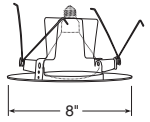

+Trim may be used with TC2R housing adjusted in lowest height (5 1/4") position

BR40/R40 Open Frame

**Catalog #**  
251-WH

**Description**  
White Trim

**Max. Lamp Rating**  
IC2:100W BR40  
TC2/TC2R: 120W BR40,  
**250W R40 Heat Lamp**  
**Aperture**  
5 1/8"

**Adjustables**

Gimbal Ring in Baffle

**Catalog #**  
224W-WH  
224B-WH

**Description**  
White Baffle, White Trim  
Black Baffle, White Trim

**Max. Lamp Rating**  
IC2: 75W PAR38, 3 Side  
Prong  
TC2/TC2R: 150W PAR38, 3  
Side Prong  
**Aperture**  
5 3/4"