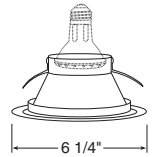

Description
Classic Aged Bronze Trim
Satin Chrome Trim
White Trim

Max. Lamp Rating
ICPL/PL526: 26W
ICPL/PL518: 18W
ICPL/PL513: 13W

Beveled Frame, Frosted Dome Lens

Catalog #
5101-ABZ
5101-SC
5101-WH

Description
Classic Aged Bronze Trim
Satin Chrome Trim
White Trim

IMPORTANT: Wet location listed only with outdoor rated PAR30 lamp

Max. Lamp Rating
 IC20: 75W PAR30L, 75W PAR30 with Socket Extender, 65W BR30
 IC20N, IC20NW: 65W BR30
 TC20: 85W BR30, 75W PAR30L, 75W PAR30 with Socket Extender, 60W A19 (Clear and Gold Cone), 40W A19 (White Cone)
Aperture 4 3/8"

Compatible with TR5, 5" trim ring

Max. Lamp Rating
 50W PAR20/R20
Aperture 4 5/8"

Down-Lites