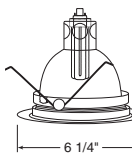

Max. Lamp Rating
ICPL/PL526: 26W
ICPL/PL518: 18W
ICPL/PL513: 13W

Baffle, Regressed Frosted Dome Lens

Catalog #
2130W-WH
2130B-WH

Description
White baffle, White Trim
Black baffle, White Trim

Max. Lamp Rating
ICPL/PL526: 26W
ICPL/PL518: 18W
ICPL/PL513: 13W