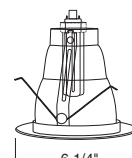

Note: Optimized for use with 26W Triples or 13W Quad tube lamps.