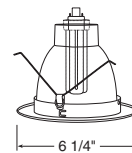

Max. Lamp Rating
ICPL/PL526: 26W
ICPL/PL518: 18W
ICPL/PL513: 13W
Aperture
4 3/8"

Note: Optimized for use with 26W Triples or 13W Quad tube lamps.

Lensed

Flat Glass Shower Trim

Catalog #
210-ABZ
210-SC
210-WH

Description
Classic Aged Bronze Trim
Satin Chrome Trim
White Trim

Max. Lamp Rating
ICPL/PL526: 26W
ICPL/PL518: 18W
ICPL/PL513: 13W

Beveled Frame, Frosted Dome Lens

Catalog #
5101-ABZ
5101-SC
5101-WH

Description
Classic Aged Bronze Trim
Satin Chrome Trim
White Trim