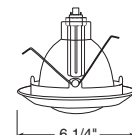

Baffle, Regressed Frosted Dome Lens

Catalog #
2130W-WH
2130B-WH

Description
White baffle, White Trim
Black baffle, White Trim

Max. Lamp Rating
ICPL/PL526: 26W
ICPL/PL518: 18W
ICPL/PL513: 13W