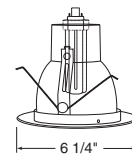

Downlights

Baffle

Catalog #
215W-WH
215B-WH

Description
White Baffle, White Trim
Black Baffle, White Trim

Max. Lamp Rating
ICPL/PL526: 26W
ICPL/PL518: 18W
ICPL/PL513: 13W
Aperture
4 3/8"

Cone

Catalog #
216C-WH
216G-WH
216HZ-WH
216W-WH
216WHZ-WH

Reflector with Baffle

Catalog #
218W-WH
218B-WH

Description
White Baffle, White Trim
Black Baffle, White Trim

Max. Lamp Rating
ICPL/PL526: 26W
ICPL/PL518: 18W
ICPL/PL513: 13W
Aperture
4 3/8"

Note: Optimized for use with 26W Triples or 13W Quad tube lamps.