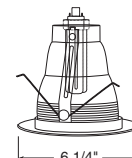

Description
Clear Alzak®, White Trim
Gold Alzak®, White Trim
Haze, White Trim
Semi-Gloss White, White Trim
Wheat Haze, White Trim

Max. Lamp Rating
ICPL/PL526: 26W
ICPL/PL518: 18W
ICPL/PL513: 13W
Aperture
4 3/8"

Reflector with Baffle

Catalog #
218W-WH
218B-WH

Description
White Baffle, White Trim
Black Baffle, White Trim

Max. Lamp Rating
ICPL/PL526: 26W
ICPL/PL518: 18W
ICPL/PL513: 13W
Aperture
4 3/8"

Note: Optimized for use with 26W Triples or 13W Quad tube lamps.