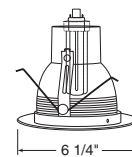

Downlights

Baffle

Catalog #
215W-WH
215B-WH

Description
White Baffle, White Trim
Black Baffle, White Trim

Max. Lamp Rating
ICPL/PL526: 26W
ICPL/PL518: 18W
ICPL/PL513: 13W
Aperture
4 3/8"

Cone

Catalog #
216C-WH
216G-WH
216HZ-WH
216W-WH
216WHZ-WH

Reflector with Baffle

Catalog #
218W-WH
218B-WH

Description
White Baffle, White Trim
Black Baffle, White Trim

Max. Lamp Rating
ICPL/PL526: 26W
ICPL/PL518: 18W
ICPL/PL513: 13W
Aperture
4 3/8"

Note: Optimized for use with 26W Triples or 13W Quad tube lamps.