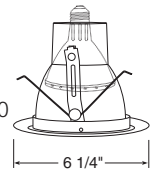

Catalog #	Description
216C-WH	Clear Alzak®, White Trim
216G-WH	Gold Alzak®, White Trim
216HZ-WH	Haze Alzak®, White Trim
216W-WH	Gloss White, White Trim
216WHZ-WH	Wheat Haze, White Trim

IMPORTANT: Wet location listed only with outdoor rated PAR30 lamp

Max. Lamp Rating
IC20: 75W PAR30L, 75W PAR30 with Socket Extender, 65W BR30
IC20N, IC20NW: 65W BR30
TC20: 85W BR30, 75W PAR30L, 75W PAR30 with Socket Extender, 60W A19 (Clear and Gold Cone), 40W A19 (White Cone)
Aperture 4 3/8"

PAR/R20 Cone

Catalog #	Description
207B-WH	Black Alzak®, White Trim
207C-WH	Clear Alzak®, White Trim
207G-WH	Gold Alzak®, White Trim
207HZ-WH	Haze Alzak®, White Trim
207W-WH	Gloss White, White Trim
207WHZ-WH	Wheat Haze, White Trim

Compatible with TR5, 5" trim ring

Max. Lamp Rating
50W PAR20/R20
Aperture 4 5/8"