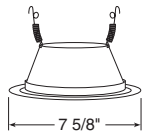

Downlights

Catalog #	Description
24W-WH ^{1,2}	White Baffle, White Trim
24B-WH ¹	Black Baffle, White Trim
24B-BL ¹	Black Baffle, Black Trim
24B-ABZ ¹	Black Baffle, Classic Aged Bronze Trim
24B-SC ¹	Black Baffle, Satin Chrome Trim

Aperture
5 3/4"

Tapered Downlight Baffle

Compatible with TR6, 6" trim ring

Catalog #	Description
27B-WH ¹	Black Alzak®, White Trim
27C-WH ^{1,2}	Clear Alzak®, White Trim
27G-WH ^{1,2}	Gold Alzak®, White Trim
27HZ-WH ^{1,2}	Haze, White Trim
27PT-SC ^{1,2}	Pewter Alzak®, Satin Chrome Trim
27W-WH ^{1,2}	Gloss White, White Trim
27WHZ-ABZ ^{1,2}	Wheat Haze, Classic Aged Bronze Trim
27WHZ-WH ^{1,2}	Wheat Haze, White Trim

Aperture
5 3/4"

Tapered Downlight Cone

Compatible with TR6, 6" trim ring

Lensed

Catalog #	Description
20-PW	Shower/Closet Light, Plastic White
20-WH	White Trim

Albalite

Catalog #	Description
21-PW	Shower/Closet Light, Plastic White
21-WH	White Trim

Drop Opal

Catalog #	Description
22-WH	White Trim

Fresnel

Catalog #	Description
239-WH	Frosted Lens, White Trim

* Do not use reflector shipped with trim for LED housing. Recycle reflector.

Frosted Lens*

Catalog #	Description
2330W-WH	White Baffle, White Trim
2330B-WH	Black Baffle, White Trim