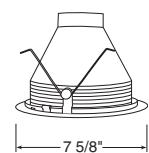

Aperture
5 3/4"

Tapered Downlight Cone

Compatible with TR6, 6" trim ring

Lensed

Catalog #	Description
20-PW	Shower/Closet Light, Plastic White
20-WH	White Trim

Albalite

Catalog #	Description
21-PW	Shower/Closet Light, Plastic White
21-WH	White Trim

Drop Opal

Catalog #	Description
22-WH	White Trim

Fresnel

Catalog #	Description
239-WH	Frosted Lens, White Trim

* Do not use reflector shipped with trim for LED housing. Recycle reflector.

Frosted Lens*

Catalog #	Description
2330W-WH	White Baffle, White Trim
2330B-WH	Black Baffle, White Trim