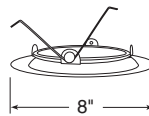

Catalog #	Description
22-WH	White Trim