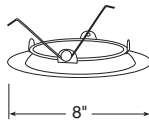

Aperture
5 3/4"

Tapered Downlight Baffle

Compatible with TR6, 6" trim ring

Catalog #	Description
27B-WH ¹	Black Alzak®, White Trim
27C-WH ^{1,2}	Clear Alzak®, White Trim
27G-WH ^{1,2}	Gold Alzak®, White Trim
27HZ-WH ^{1,2}	Haze, White Trim
27PT-SC ^{1,2}	Pewter Alzak®, Satin Chrome Trim
27W-WH ^{1,2}	Gloss White, White Trim
27WHZ-ABZ ^{1,2}	Wheat Haze, Classic Aged Bronze Trim
27WHZ-WH ^{1,2}	Wheat Haze, White Trim

Aperture
5 3/4"

Tapered Downlight Cone

Compatible with TR6, 6" trim ring

Lensed

Catalog #	Description
20-PW	Shower/Closet Light, Plastic White
20-WH	White Trim

Albalite

Catalog #	Description
21-PW	Shower/Closet Light, Plastic White
21-WH	White Trim