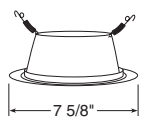

Downlights

Catalog #	Description
24W-WH ^{1,2}	White Baffle, White Trim
24B-WH ¹	Black Baffle, White Trim
24B-BL ¹	Black Baffle, Black Trim
24B-ABZ ¹	Black Baffle, Classic Aged Bronze Trim
24B-SC ¹	Black Baffle, Satin Chrome Trim

Aperture
5 3/4"

Tapered Downlight Baffle

Compatible with TR6, 6" trim ring

Catalog #	Description
27B-WH ¹	Black Alzak®, White Trim
27C-WH ^{1,2}	Clear Alzak®, White Trim
27G-WH ^{1,2}	Gold Alzak®, White Trim
27HZ-WH ^{1,2}	Haze, White Trim
27PT-SC ^{1,2}	Pewter Alzak®, Satin Chrome Trim
27W-WH ^{1,2}	Gloss White, White Trim
27WHZ-ABZ ^{1,2}	Wheat Haze, Classic Aged Bronze Trim
27WHZ-WH ^{1,2}	Wheat Haze, White Trim

Aperture
5 3/4"

Tapered Downlight Cone

Compatible with TR6, 6" trim ring

Lensed

Catalog #	Description
20-PW	Shower/Closet Light, Plastic White
20-WH	White Trim

Albalite

Catalog #	Description
21-PW	Shower/Closet Light, Plastic White
21-WH	White Trim