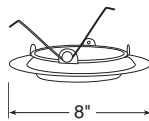

Aperture
5 3/4"

Tapered Downlight Cone

Compatible with TR6, 6" trim ring

Lensed

Catalog #	Description
20-PW	Shower/Closet Light, Plastic White
20-WH	White Trim

Albalite

Catalog #	Description
21-PW	Shower/Closet Light, Plastic White
21-WH	White Trim