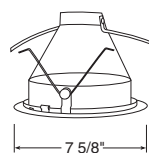

Aperture
5 3/4"

Tapered Downlight Cone

Compatible with TR6, 6" trim ring

Lensed

Catalog #	Description
20-PW	Shower/Closet Light, Plastic White
20-WH	White Trim

Albalite

Catalog #	Description
21-PW	Shower/Closet Light, Plastic White
21-WH	White Trim

Drop Opal

Catalog #	Description
22-WH	White Trim

Fresnel

Catalog #	Description
239-WH	Frosted Lens, White Trim

* Do not use reflector shipped with trim for LED housing. Recycle reflector.

Frosted Lens*

Catalog #	Description
2330W-WH	White Baffle, White Trim
2330B-WH	Black Baffle, White Trim