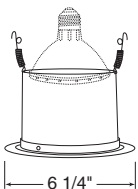

Downlights

Catalog #
201-WH

Description
White Trim

Max. Lamp Rating
65W BR30
Aperture 4"

Open Frame

Catalog #
203W-WH
203B-WH

Description
White Baffle, White Trim
Black Baffle, White Trim

Compatible with TR5, 5" trim ring

Max. Lamp Rating
TC20: 75W PAR30,
65W BR30
Note: For use with TC20
and TC20R Housings only.
Aperture 4 1/2"

Deep Baffle

Catalog #
204B-WH
204C-WH
204G-WH
204HZ-WH
204PT-SC
204W-WH
204WHZ-ABZ
204WHZ-WH

Description
Black Alzak®, White Trim
Clear Alzak®, White Trim
Gold Alzak®, White Trim
Haze, White Trim
Pewter Alzak®, Satin Chrome Trim
Gloss White, White Trim
Wheat Haze, Classic Aged Bronze Trim
Wheat Haze, White Trim

Compatible with TR5, 5" trim ring

Max. Lamp Rating
IC20: 50W PAR30
TC20: 75W PAR30L,
75W PAR30, 65W BR30
Aperture
4 3/8"

BR30/PAR30 Cone

Catalog #
205W-WH
205B-WH
205B-ABZ
205B-SC

Description
White Baffle, White Trim
Black Baffle, White Trim
Black Baffle, Classic Aged Bronze Trim
Black Baffle, Satin Chrome Trim