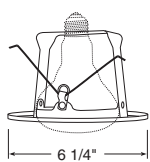

Downlights

Catalog #
201-WH

Description
White Trim

Max. Lamp Rating
65W BR30
Aperture 4"

Open Frame

Catalog #
203W-WH
203B-WH

Description
White Baffle, White Trim
Black Baffle, White Trim

Compatible with TR5, 5" trim ring