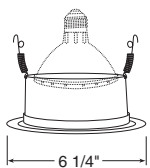

Downlights

Catalog #
201-WH

Description
White Trim

Max. Lamp Rating
65W BR30
Aperture 4"

Open Frame

Catalog #
203W-WH
203B-WH

Description
White Baffle, White Trim
Black Baffle, White Trim

Compatible with TR5, 5" trim ring

Max. Lamp Rating
TC20: 75W PAR30,
65W BR30
Note: For use with TC20
and TC20R Housings only.
Aperture 4 1/2"

Deep Baffle

Catalog #
204B-WH
204C-WH
204G-WH
204HZ-WH
204PT-SC
204W-WH
204WHZ-ABZ
204WHZ-WH

Description
Black Alzak®, White Trim
Clear Alzak®, White Trim
Gold Alzak®, White Trim
Haze, White Trim
Pewter Alzak®, Satin Chrome Trim
Gloss White, White Trim
Wheat Haze, Classic Aged Bronze Trim
Wheat Haze, White Trim

Compatible with TR5, 5" trim ring

Max. Lamp Rating
IC20: 50W PAR30
TC20: 75W PAR30L,
75W PAR30, 65W BR30
Aperture
4 3/8"

BR30/PAR30 Cone

Catalog #
205W-WH
205B-WH
205B-ABZ
205B-SC

Description
White Baffle, White Trim
Black Baffle, White Trim
Black Baffle, Classic Aged Bronze Trim
Black Baffle, Satin Chrome Trim