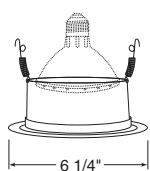

Downlights

Catalog #
201-WH

Description
White Trim

Max. Lamp Rating
65W BR30
Aperture 4"

Open Frame

Catalog #
203W-WH
203B-WH

Description
White Baffle, White Trim
Black Baffle, White Trim

Compatible with TR5, 5" trim ring

Max. Lamp Rating
TC20: 75W PAR30,
65W BR30
Note: For use with TC20
and TC20R Housings only.
Aperture 4 1/2"

Deep Baffle

Catalog #
204B-WH
204C-WH
204G-WH
204HZ-WH
204PT-SC
204W-WH
204WHZ-ABZ
204WHZ-WH

Description
Black Alzak®, White Trim
Clear Alzak®, White Trim
Gold Alzak®, White Trim
Haze, White Trim
Pewter Alzak®, Satin Chrome Trim
Gloss White, White Trim
Wheat Haze, Classic Aged Bronze Trim
Wheat Haze, White Trim

Compatible with TR5, 5" trim ring

Max. Lamp Rating
IC20: 50W PAR30
TC20: 75W PAR30L,
75W PAR30, 65W BR30
Aperture
4 3/8"

BR30/PAR30 Cone

Catalog #
205W-WH
205B-WH
205B-ABZ
205B-SC

Description
White Baffle, White Trim
Black Baffle, White Trim
Black Baffle, Classic Aged Bronze Trim
Black Baffle, Satin Chrome Trim