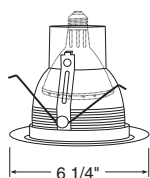

Compatible with TR5, 5" trim ring

Max. Lamp Rating
IC20: 50W PAR30
TC20: 75W PAR30L,
75W PAR30, 65W BR30
Aperture
4 3/8"

BR30/PAR30 Cone

Catalog #
205W-WH
205B-WH
205B-ABZ
205B-SC

Description
White Baffle, White Trim
Black Baffle, White Trim
Black Baffle, Classic Aged Bronze Trim
Black Baffle, Satin Chrome Trim

Compatible with TR5, 5" trim ring

Max. Lamp Rating
IC20: 50W PAR30
TC20: 75W PAR30,
65W BR30
Aperture 4 3/8"

BR30/PAR30 Baffle

Catalog #
206B-WH
206C-WH
206G-WH
206HZ-WH
206PT-SC
206WHZ-ABZ
206WHZ-WH

Description
Black Alzak®, White Trim
Clear Alzak®, White Trim
Gold Alzak®, White Trim
Haze, White Trim
Pewter Alzak®, Satin Chrome Trim
Wheat Haze, Classic Aged Bronze Trim
Wheat Haze, White Trim

Compatible with TR5, 5" trim ring

Max. Lamp Rating
IC20: 50W PAR30
TC20: 75W PAR30, 65W
BR30
Aperture 4 1/2"

Deep Cone

Catalog #
215W-WH
215B-WH

Description
White Baffle, White Trim
Black Baffle, White Trim