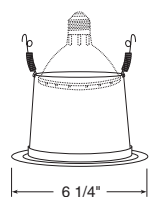

Downlights

Catalog #
201-WH

Description
White Trim

Max. Lamp Rating
65W BR30
Aperture 4"

Open Frame

Catalog #
203W-WH
203B-WH

Description
White Baffle, White Trim
Black Baffle, White Trim

Compatible with TR5, 5" trim ring

Compatible with TR5, 5" trim ring

Max. Lamp Rating
IC20: 50W PAR30
TC20: 75W PAR30L,
75W PAR30, 65W BR30
Aperture
4 3/8"

BR30/PAR30 Cone

Catalog #
205W-WH
205B-WH
205B-ABZ
205B-SC

Description
White Baffle, White Trim
Black Baffle, White Trim
Black Baffle, Classic Aged Bronze Trim
Black Baffle, Satin Chrome Trim

Compatible with TR5, 5" trim ring

Max. Lamp Rating
IC20: 50W PAR30
TC20: 75W PAR30,
65W BR30
Aperture 4 3/8"

BR30/PAR30 Baffle

Catalog #
206B-WH
206C-WH
206G-WH
206HZ-WH
206PT-SC
206WHZ-ABZ
206WHZ-WH

Description
Black Alzak®, White Trim
Clear Alzak®, White Trim
Gold Alzak®, White Trim
Haze, White Trim
Pewter Alzak®, Satin Chrome Trim
Wheat Haze, Classic Aged Bronze Trim
Wheat Haze, White Trim