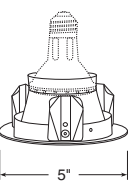

**Adjustables (cont)**

Adjustable Slot Aperture

**Catalog #**  
445-WH  
**Description**  
White Trim

Not for use with IC1/IC1S/IC1W housings

**Max. Lamp Rating**  
IC1P: 50W MR16/ES16 120V  
GU10 base\*  
TC1/TC1R: 50W  
MR16/PAR16/ES16 120V  
GU10 base\*  
**Aperture**  
1 1/2" x 2 1/8" Oblong  
**Adjustment**  
40° vertical

Eyeball with Black Baffle

**Catalog #**  
448-SC  
448-WH  
**Description**  
Satin Chrome Eyeball with Black Baffle,  
Satin Chrome Trim  
White Eyeball with Black Baffle,  
White Trim

**Max. Lamp Rating**  
IC1: 35W MR16/ES16 120V  
GU10 base\*  
IC1P: 50W MR16/ES16  
120V GU10 base\*  
TC1/TC1R: 50W  
MR16/PAR16/ES16 120V  
GU10 base\*  
**Adjustment**  
35° vertical

\*\* requires T599 Socket Extender (See accessory page)

**Max. Lamp Rating**  
IC1: 30W R20, 50W  
PAR20\*\*  
IC1P: 50W PAR20/R20,  
40W K19  
TC1/TC1R: 50W  
PAR20/R20

Drop Opal

**Catalog #**  
11-WH  
**Description**  
Drop Opal Lens, White Trim

**Max. Lamp Rating**  
IC1: 30W R20, 35W PAR20  
IC1P: 30W R20, 50W  
PAR20, 40W K19  
TC1/TC1R: 50W  
PAR20/R20

**Wall Wash**

Adjustable Scoop

**Catalog #**  
16-WH  
**Description**  
White Trim

**Max. Lamp Rating**  
25W R14/40W R16  
intermediate screw base  
**Adjustment**  
50° vertical