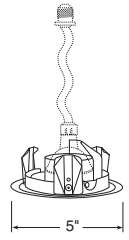

**Adjustables (cont)**

Adjustable Slot Aperture

**Catalog #**  
445-WH  
**Description**  
White Trim

Not for use with IC1/IC1S/IC1W housings

**Max. Lamp Rating**  
IC1P: 50W MR16/ES16 120V  
GU10 base\*  
TC1/TC1R: 50W  
MR16/PAR16/ES16 120V  
GU10 base\*  
**Aperture**  
1 1/2" x 2 1/8" Oblong  
**Adjustment**  
40° vertical

Eyeball with Black Baffle

**Catalog #**  
448-SC  
448-WH  
**Description**  
Satin Chrome Eyeball with Black Baffle,  
Satin Chrome Trim  
White Eyeball with Black Baffle,  
White Trim

**Max. Lamp Rating**  
IC1: 35W MR16/ES16 120V  
GU10 base\*  
IC1P: 50W MR16/ES16  
120V GU10 base\*  
TC1/TC1R: 50W  
MR16/PAR16/ES16 120V  
GU10 base\*  
**Adjustment**  
35° vertical

**Max. Lamp Rating**  
IC1: 30W R20, 35W PAR20  
IC1P: 30W R20, 50W  
PAR20, 40W K19  
TC1/TC1R: 50W  
PAR20/R20

**Wall Wash**

Adjustable Scoop

**Catalog #**  
16-WH  
**Description**  
White Trim

**Max. Lamp Rating**  
25W R14/40W R16  
intermediate screw base  
**Adjustment**  
50° vertical

Adjustable Scoop

**Catalog #**  
446-WH  
**Description**  
White Trim

Not for use with IC1/IC1S/IC1W housings

**Max. Lamp Rating**  
IC1P: 50W MR16/ES16 120V  
GU10 base\*  
TC1/TC1R: 50W  
MR16/PAR16/ES16 120V  
GU10 base\*  
**Adjustment**  
40° vertical