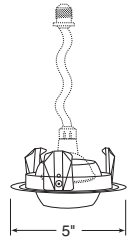

**Adjustables (cont)**

Adjustable Slot Aperture

**Catalog #**  
445-WH  
**Description**  
White Trim

Not for use with IC1/IC1S/IC1W housings

**Max. Lamp Rating**  
IC1P: 50W MR16/ES16 120V  
GU10 base\*  
TC1/TC1R: 50W  
MR16/PAR16/ES16 120V  
GU10 base\*  
**Aperture**  
1 1/2" x 2 1/8" Oblong  
**Adjustment**  
40° vertical

Eyeball with Black Baffle

**Catalog #**  
448-SC  
448-WH  
**Description**  
Satin Chrome Eyeball with Black Baffle,  
Satin Chrome Trim  
White Eyeball with Black Baffle,  
White Trim

**Max. Lamp Rating**  
IC1: 35W MR16/ES16 120V  
GU10 base\*  
IC1P: 50W MR16/ES16  
120V GU10 base\*  
TC1/TC1R: 50W  
MR16/PAR16/ES16 120V  
GU10 base\*  
**Adjustment**  
35° vertical

\*\* requires T599 Socket Extender (See accessory page)

**Max. Lamp Rating**  
IC1: 30W R20, 50W  
PAR20\*\*  
IC1P: 50W PAR20/R20,  
40W K19  
TC1/TC1R: 50W  
PAR20/R20

Drop Opal

**Catalog #**  
11-WH  
**Description**  
Drop Opal Lens, White Trim

**Max. Lamp Rating**  
IC1: 30W R20, 35W PAR20  
IC1P: 30W R20, 50W  
PAR20, 40W K19  
TC1/TC1R: 50W  
PAR20/R20

**Wall Wash**

Adjustable Scoop

**Catalog #**  
16-WH  
**Description**  
White Trim

**Max. Lamp Rating**  
25W R14/40W R16  
intermediate screw base  
**Adjustment**  
50° vertical