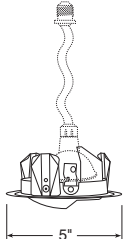

Eyeball with Black Baffle

**Catalog #**  
448-SC  
448-WH  
**Description**  
Satin Chrome Eyeball with Black Baffle,  
Satin Chrome Trim  
White Eyeball with Black Baffle,  
White Trim

**Max. Lamp Rating**  
IC1: 35W MR16/ES16 120V  
GU10 base\*  
IC1P: 50W MR16/ES16  
120V GU10 base\*  
TC1/TC1R: 50W  
MR16/PAR16/ES16 120V  
GU10 base\*  
**Adjustment**  
35° vertical

\*\* requires T599 Socket Extender (See accessory page)

**Max. Lamp Rating**  
IC1: 30W R20, 50W  
PAR20\*\*  
IC1P: 50W PAR20/R20,  
40W K19  
TC1/TC1R: 50W  
PAR20/R20

Drop Opal

**Catalog #**  
11-WH  
**Description**  
Drop Opal Lens, White Trim

**Max. Lamp Rating**  
IC1: 30W R20, 35W PAR20  
IC1P: 30W R20, 50W  
PAR20, 40W K19  
TC1/TC1R: 50W  
PAR20/R20

**Wall Wash**

Adjustable Scoop

**Catalog #**  
16-WH  
**Description**  
White Trim

**Max. Lamp Rating**  
25W R14/40W R16  
intermediate screw base  
**Adjustment**  
50° vertical

Adjustable Scoop

**Catalog #**  
446-WH  
**Description**  
White Trim

Not for use with IC1/IC1S/IC1W housings

**Max. Lamp Rating**  
IC1P: 50W MR16/ES16 120V  
GU10 base\*  
TC1/TC1R: 50W  
MR16/PAR16/ES16 120V  
GU10 base\*  
**Adjustment**  
40° vertical