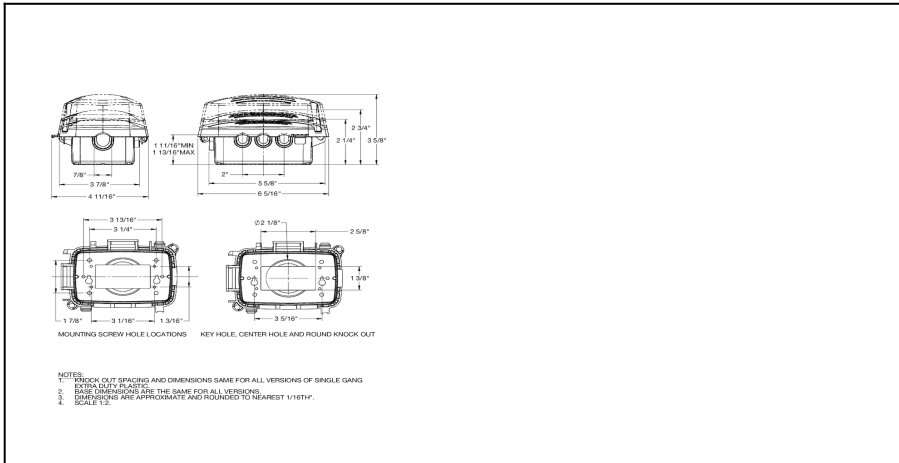

DRAWINGS AND DIAGRAMS