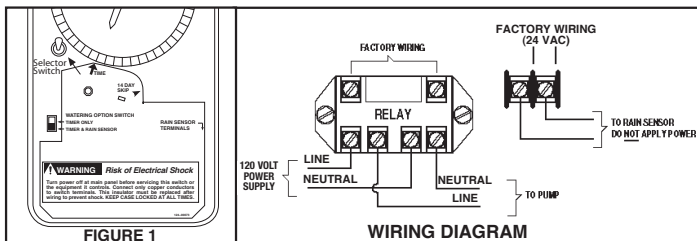

CLOCK MOTOR: 125 VOLTS - 60 HZ.

FIGURE 1

WIRING DIAGRAM

! WARNING Risk of Electrical Shock

Turn power off at main panel before servicing this switch or the equipment it controls. Use Copper wires only. Reinstall safety guard after wiring.

PROGRAMMING INSTRUCTIONS:

- 1. TO SET FIRST ZONE:** For watering, push gold pin into slot on yellow dial at desired ON time. For each 12 minutes of additional watering add one pin **WITHOUT** skipping a slot.
- 2. TO CHANGE ZONES:** Leave one blank slot on yellow dial after ON line (gold pin), and valve will automatically advance to next zone.
- 3. TO SET ADDITIONAL ZONES:** Repeat steps 1 and 2. **REMEMBER** to leave blank space between zones
- 4. TO SET TIME OF DAY:** Turn yellow dial **CLOCKWISE**, until correct line is at end of silver time pointer. Do **NOT** turn silver pointer.
- 5. TO SKIP DAYS:** Turn black skipper wheel **COUNTER-CLOCKWISE** until today's day is in front of "14" arrow. Press pins **DOWN** on days of **NO** watering. The skipper wheel must have all pins **UP** for daily watering. **NOTE:** The silver pin in dial advances this skipper wheel automatically. Do not use multiple silver pins.
- 6. PUT SELECTOR SWITCH IN AUTO:** This switch can be used to turn the system **ON** or **OFF** for manual operation without affecting the set program.
7. Move **WATERING OPTION SWITCH** to desired position.
 - **TIMER ONLY:** Pump turns **ON** when Timer is **ON**
 - **TIMER & RAIN SENSOR:** Pump turns **ON** when both Timer is **ON** and Rain Sensor is dry.