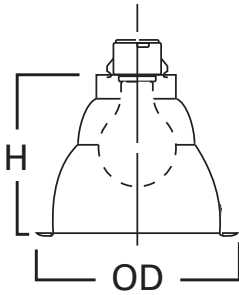

### DESCRIPTION

Specular reflector trim in the 6" trim family for use in recessed downlighting. Compatible for use in Halo and other housings.

Catalog #		Type
Project		
Comments		Date
Prepared by		

#### Dimensions:

H: 5"[127mm]

OD: 7-1/4"[184mm]

Housings	Max Lamp Compatibility
H7ICT H7RICT	60W A19
H7ICAT H7RICAT	
E7ICAT	404C, 404H: 53W A19 404SN, 404TBZ: 43W A19
H7UICAT	100W A19
H7ICTNB	40W A19
H7ICATNB	
E7ICATNB	404C, 404H: 53W A19 404SN, 404TBZ: 43W A19